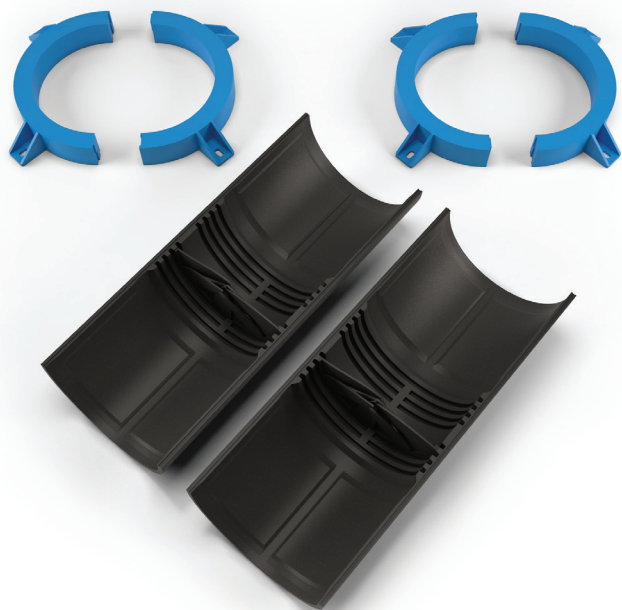

PROMASTOP®-IM Cbox 125
Product data sheet

Penetration seal

PROMASTOP®-IM Cbox 125

Fire stopping circular box

General description

PROMASTOP®-IM Cbox 125 is an intumescent sealing system for cable penetrations. It can be used for cable group 1 (cable diameter ≤ 21 mm).

Field of application

PROMASTOP®-IM Cbox 125 is used for cable penetration in walls and floors.

System advantage / customer benefit

- Easy to install
- Retrofitting of cables is possible

Test certificate / approval